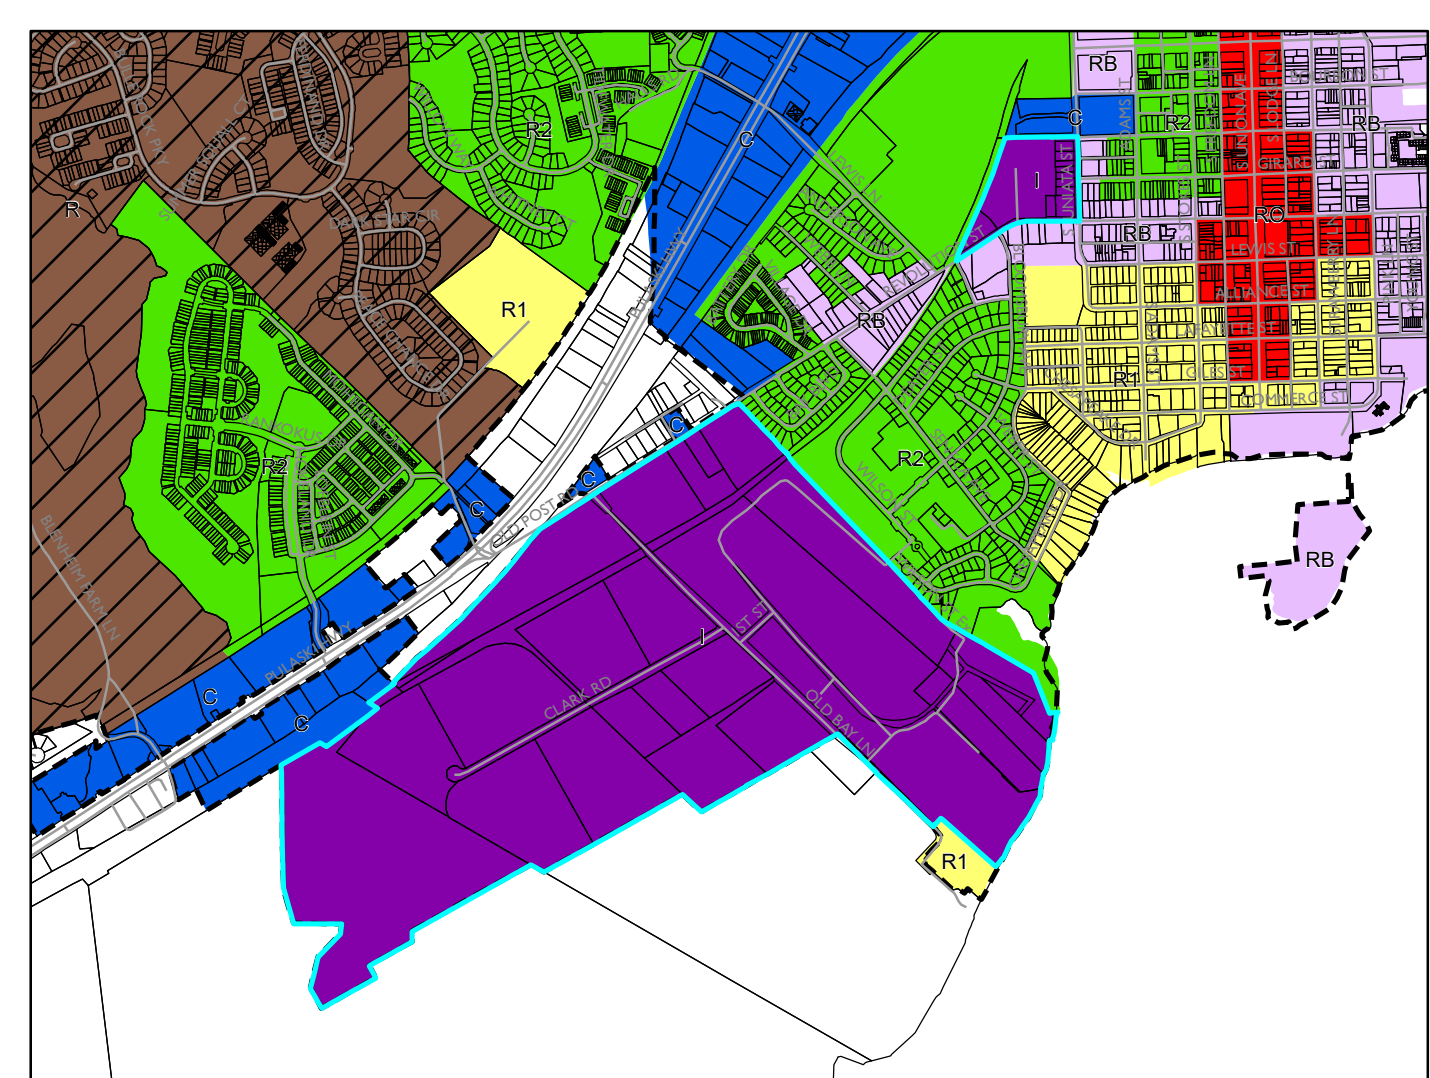

ZONING MAP

City of Havre de Grace

CECIL
COUNTY

CHESAPEAKE
BAY

HAVRE DE GRACE ZONING	
	C
	I
	MOE
	R
	R1
	R2
	RB
	R0
	OUT
	PLANNED ADULT COMMUNITY OVERLAY

CHANGE AREAS Added 8-21-2023 by Ord. No. 1113