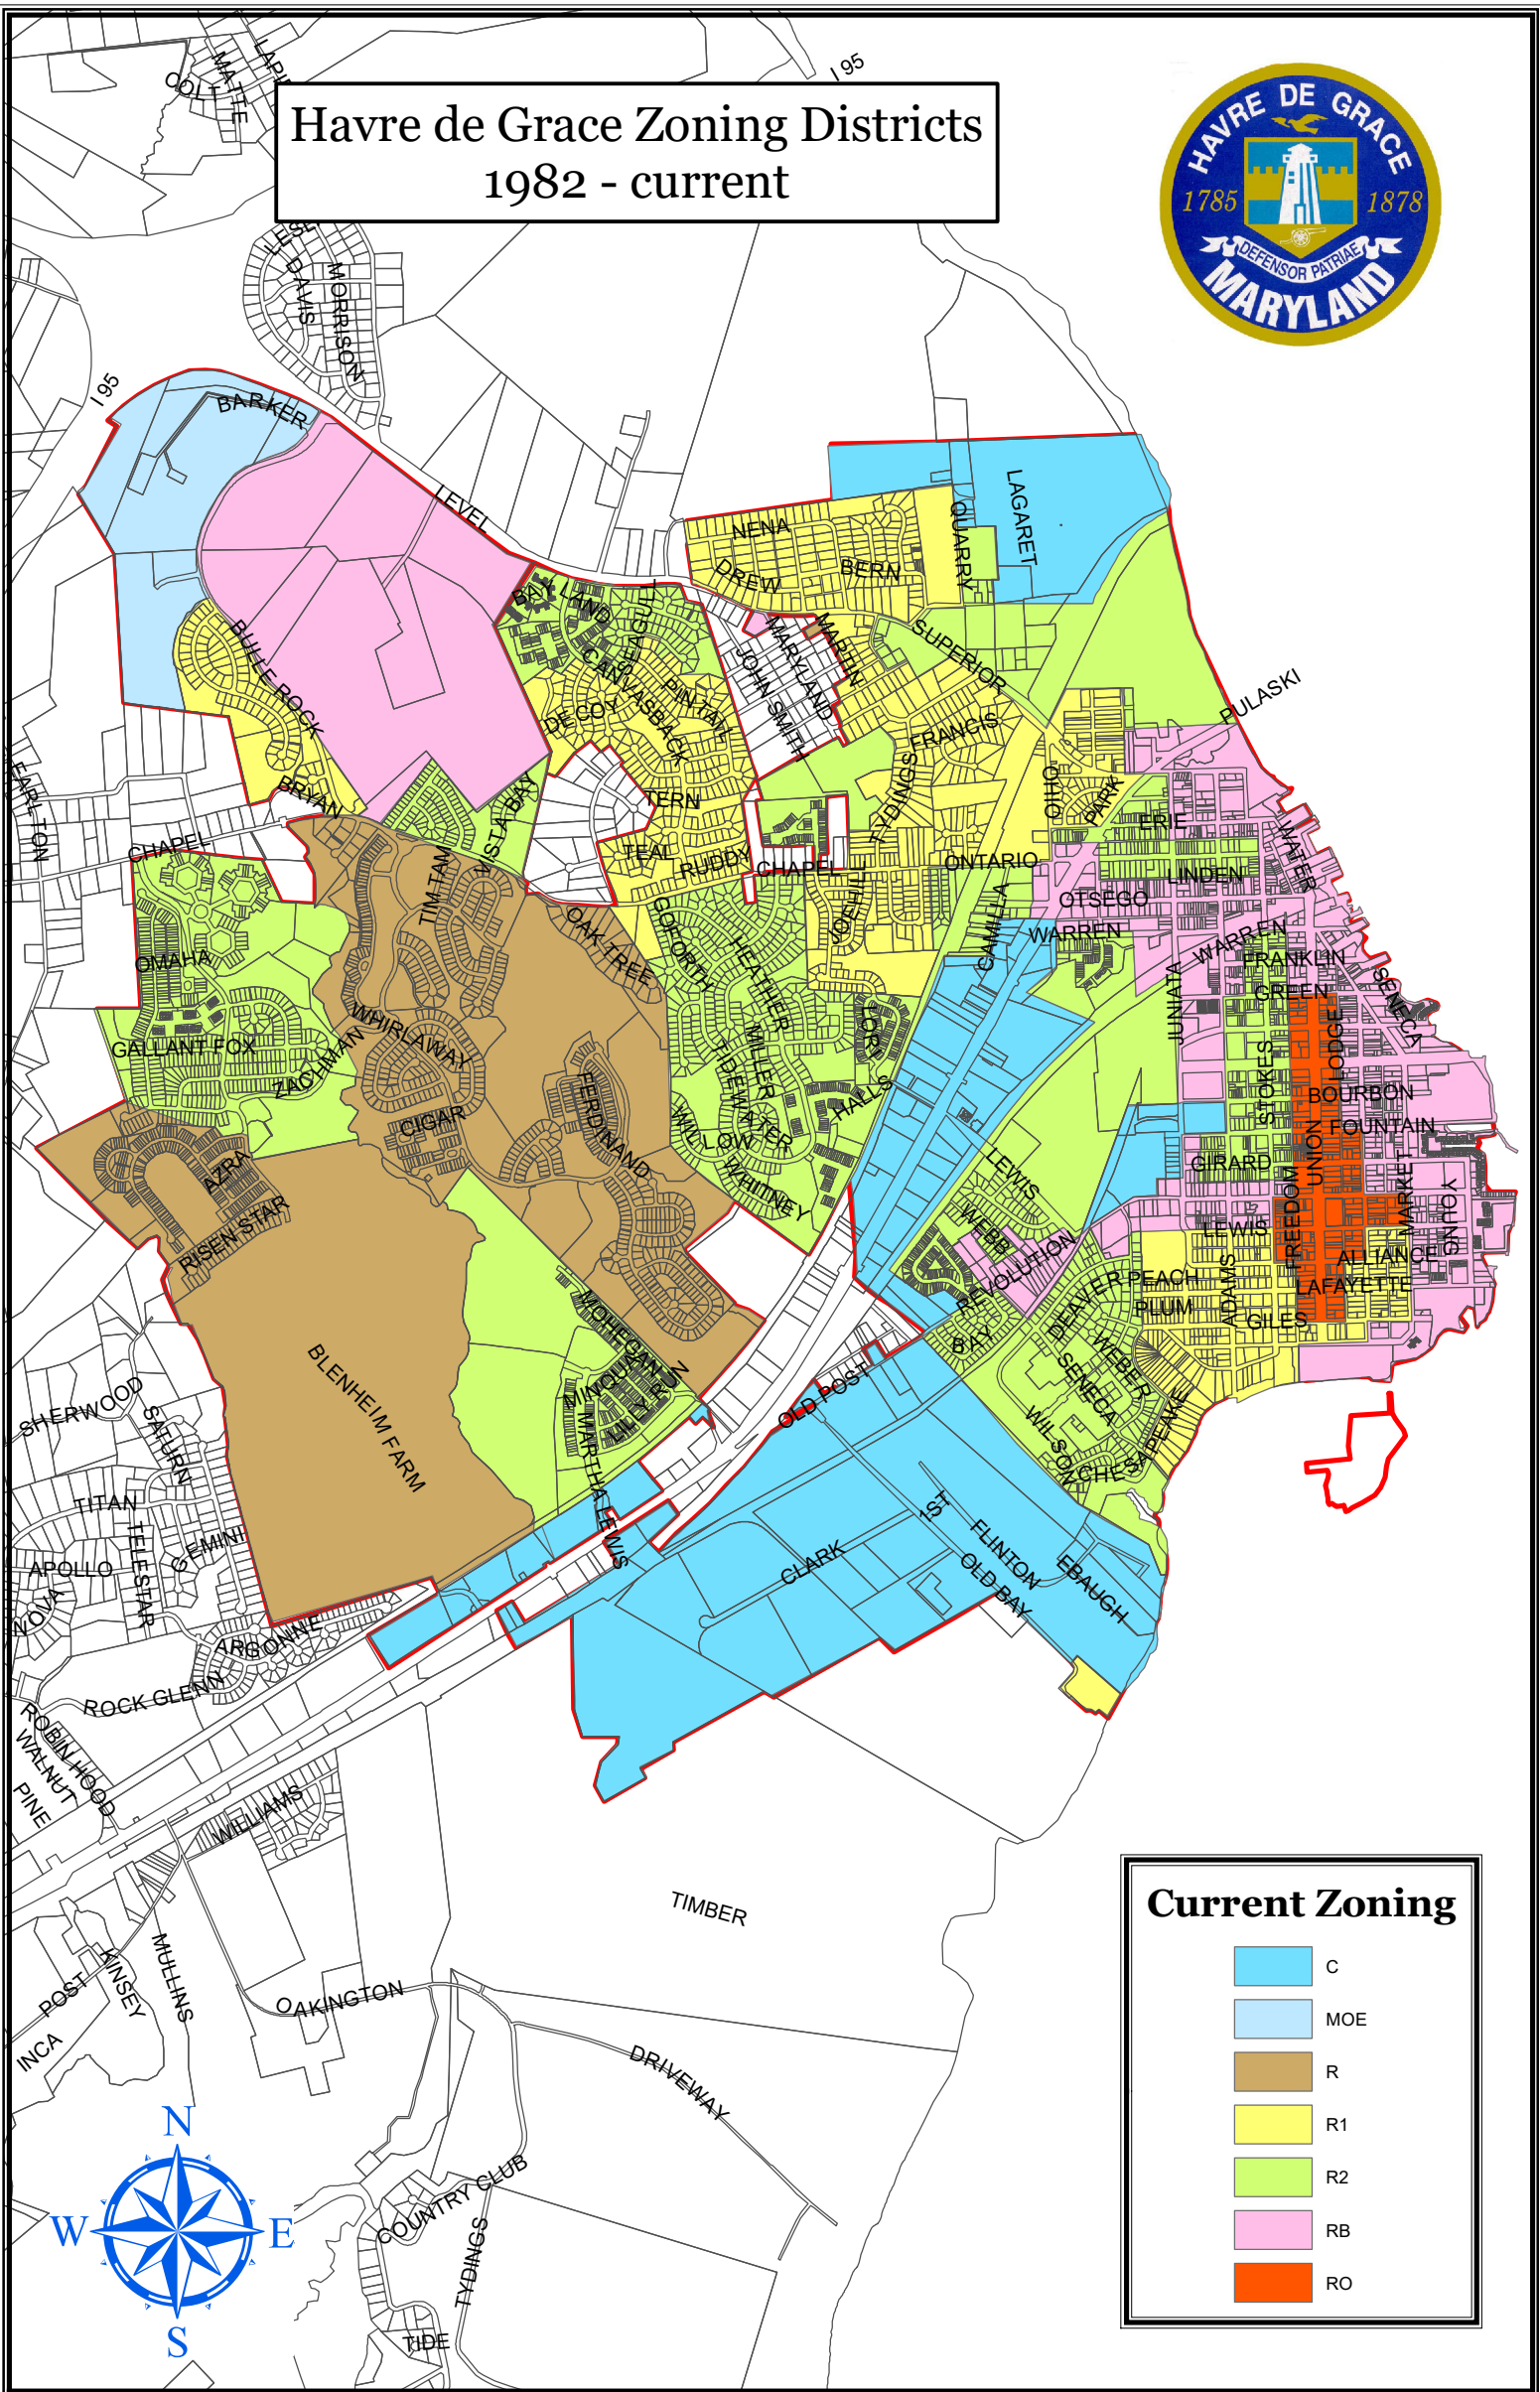

Havre de Grace Zoning Districts 1982 - current

Current Zoning

	C
	MOE
	R
	R1
	R2
	RB
	RO