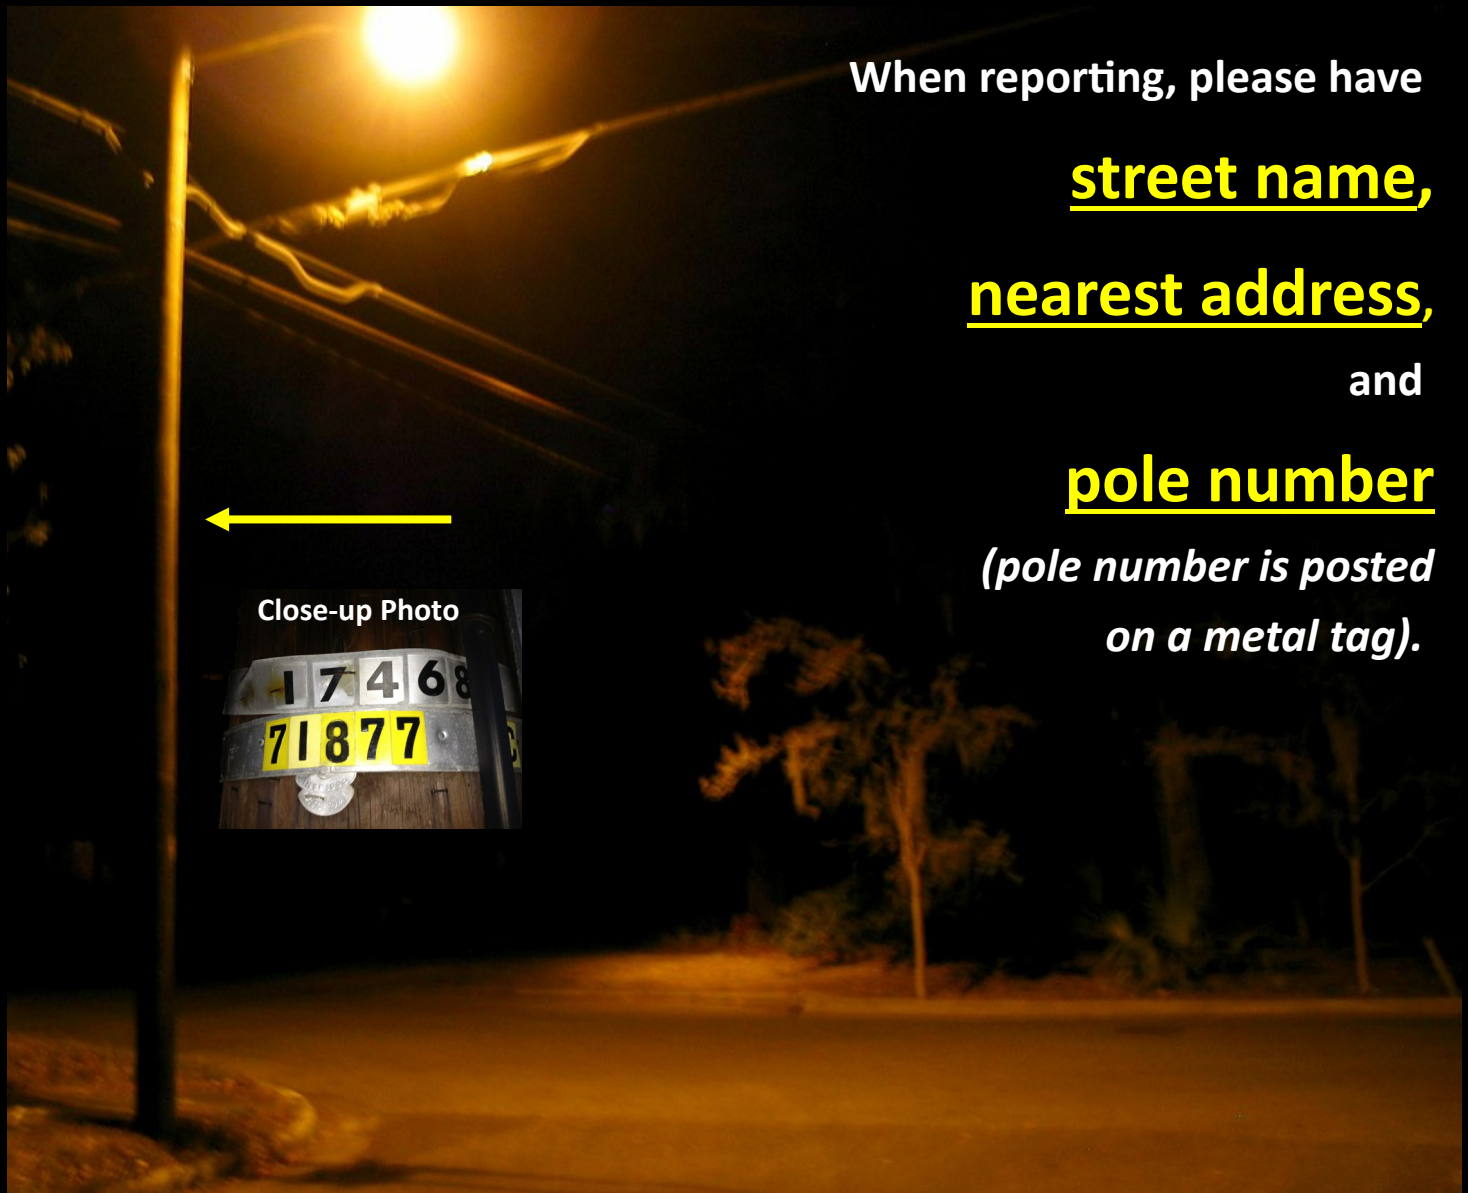

Reporting Street Light Outages

- ⇒ Call BGE directly at **1-800-685-0123** or
- ⇒ Report *online* at www.bge.com or
- ⇒ Call Public Works at 410-939-1800 x2100.

When reporting, please have

street name,

nearest address,

and

pole number

*(pole number is posted
on a metal tag).*