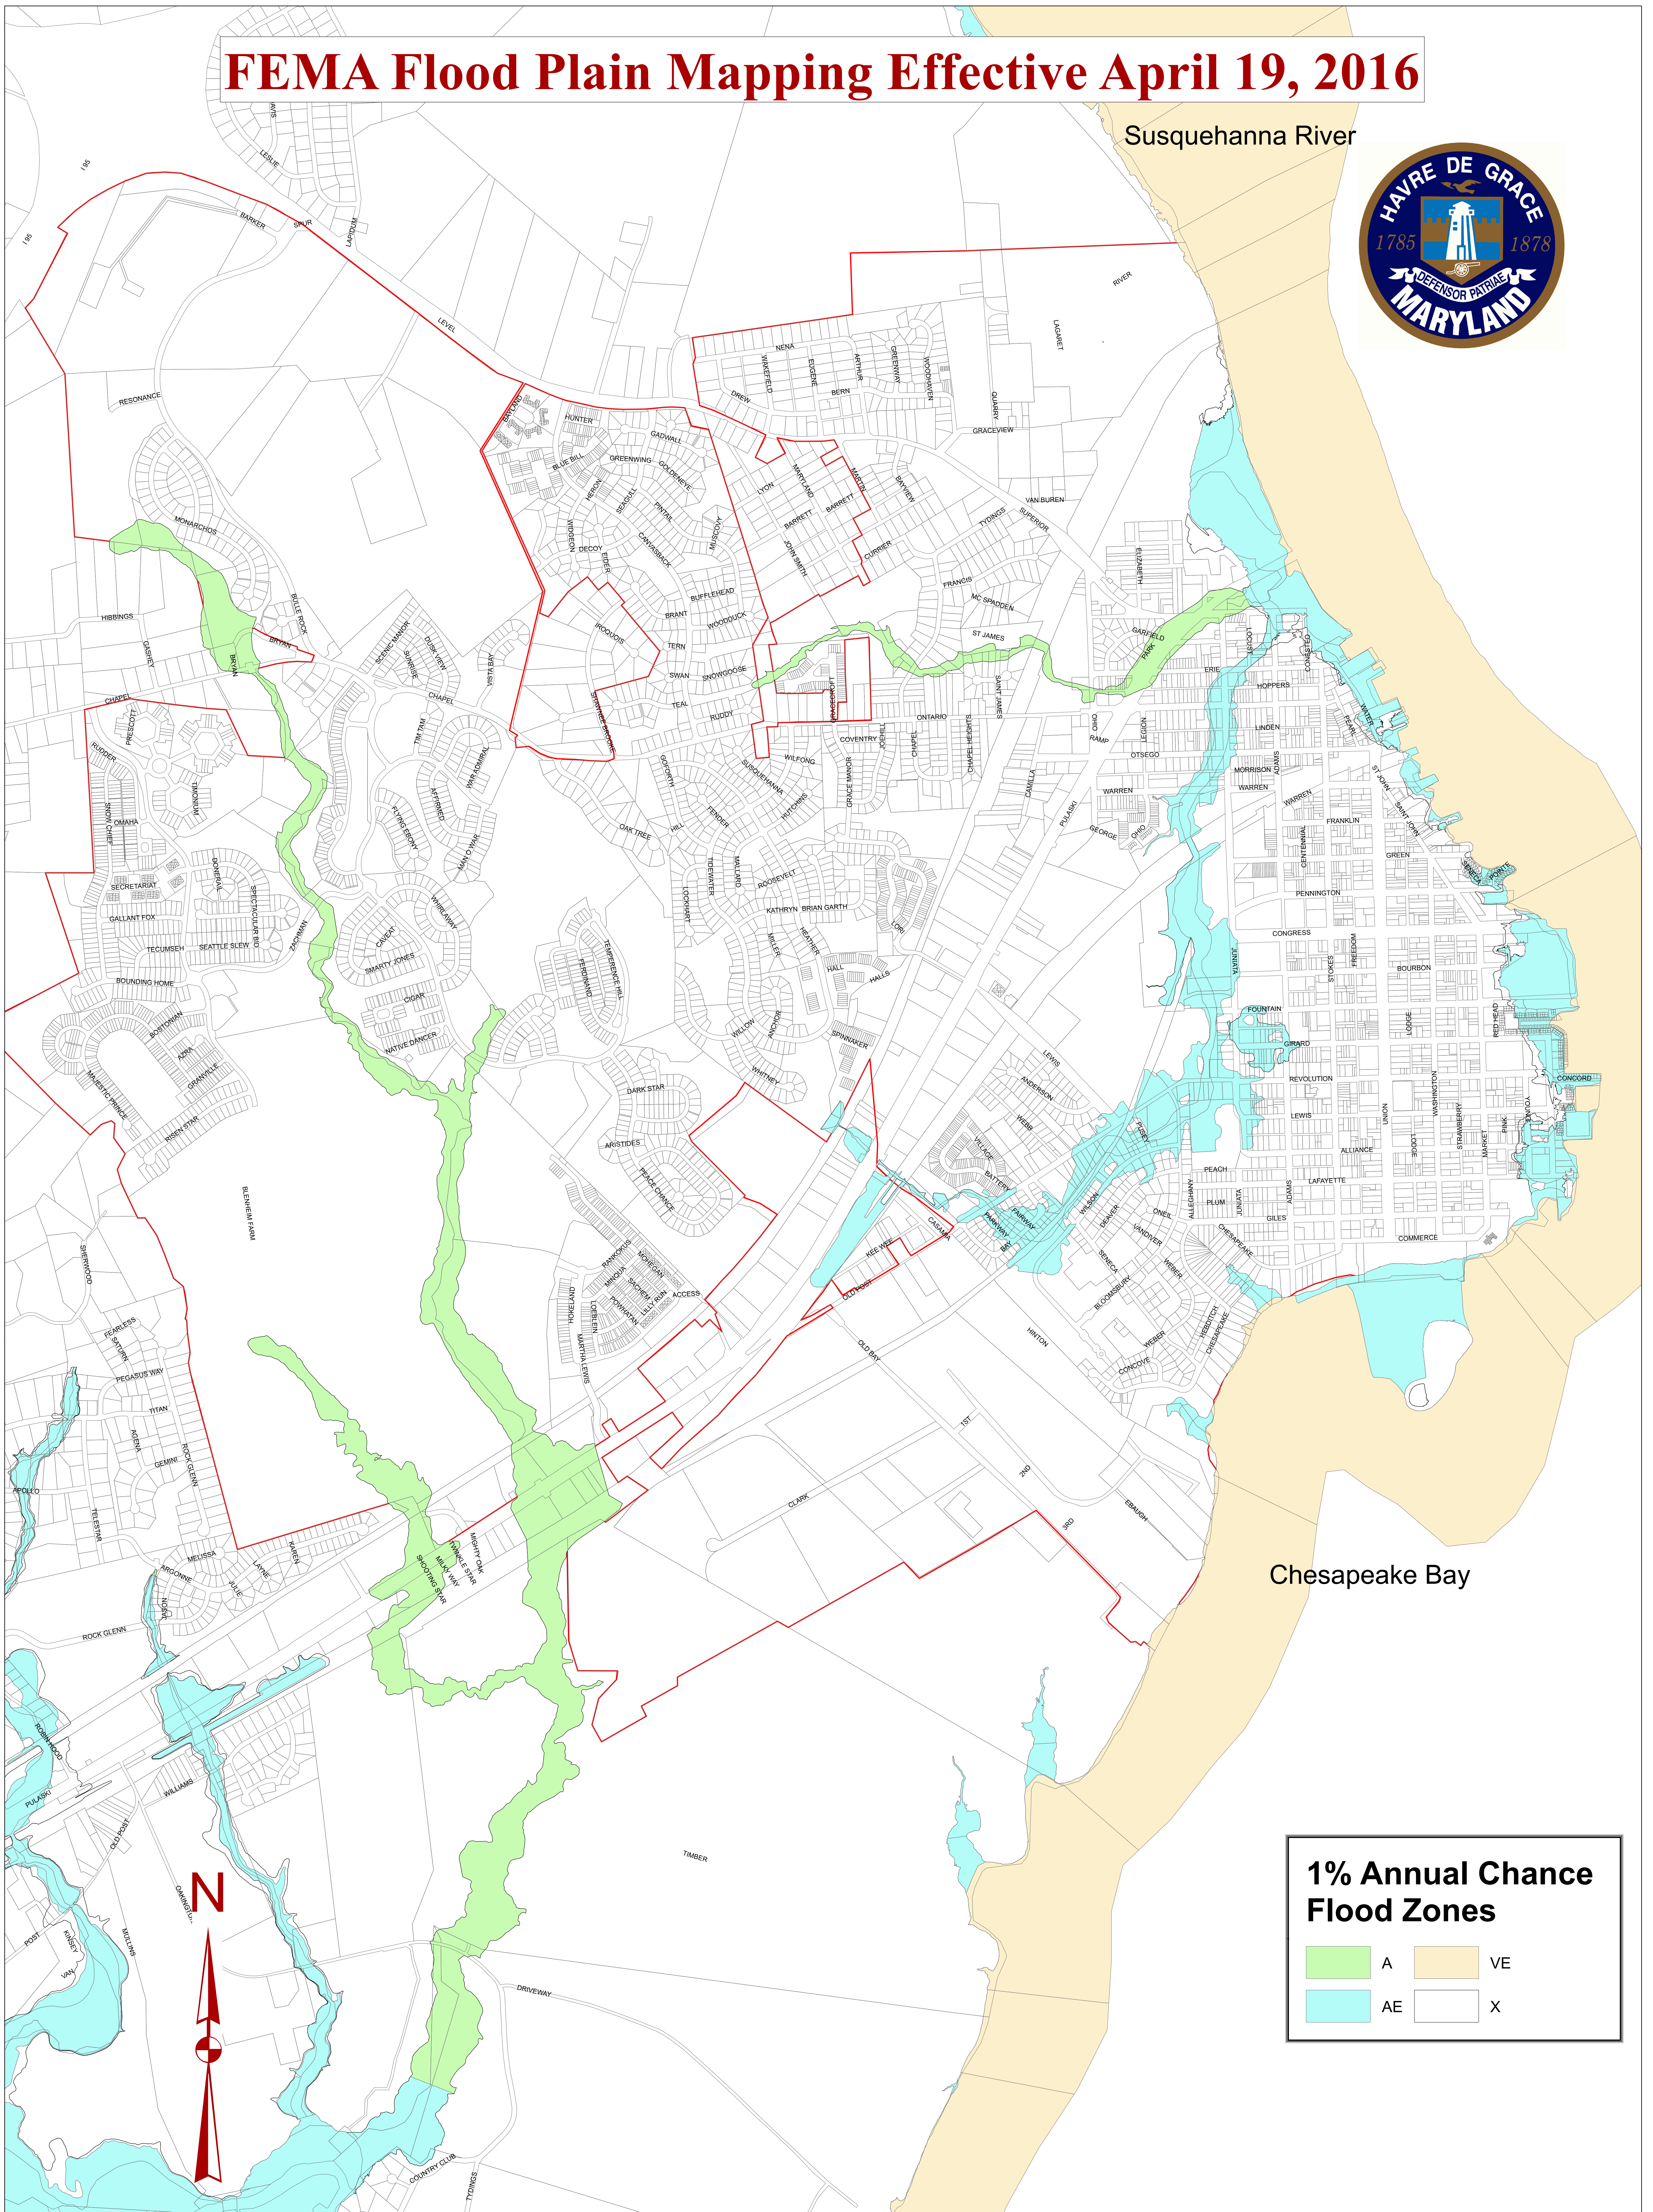

FEMA Flood Plain Mapping Effective April 19, 2016

100 Year Flood Zones

	A
	AE
	VE
	X

FEMA Flood Plain Mapping Effective April 19, 2016

Susquehanna River

Chesapeake Bay

1% Annual Chance Flood Zones

	A		VE
	AE		X