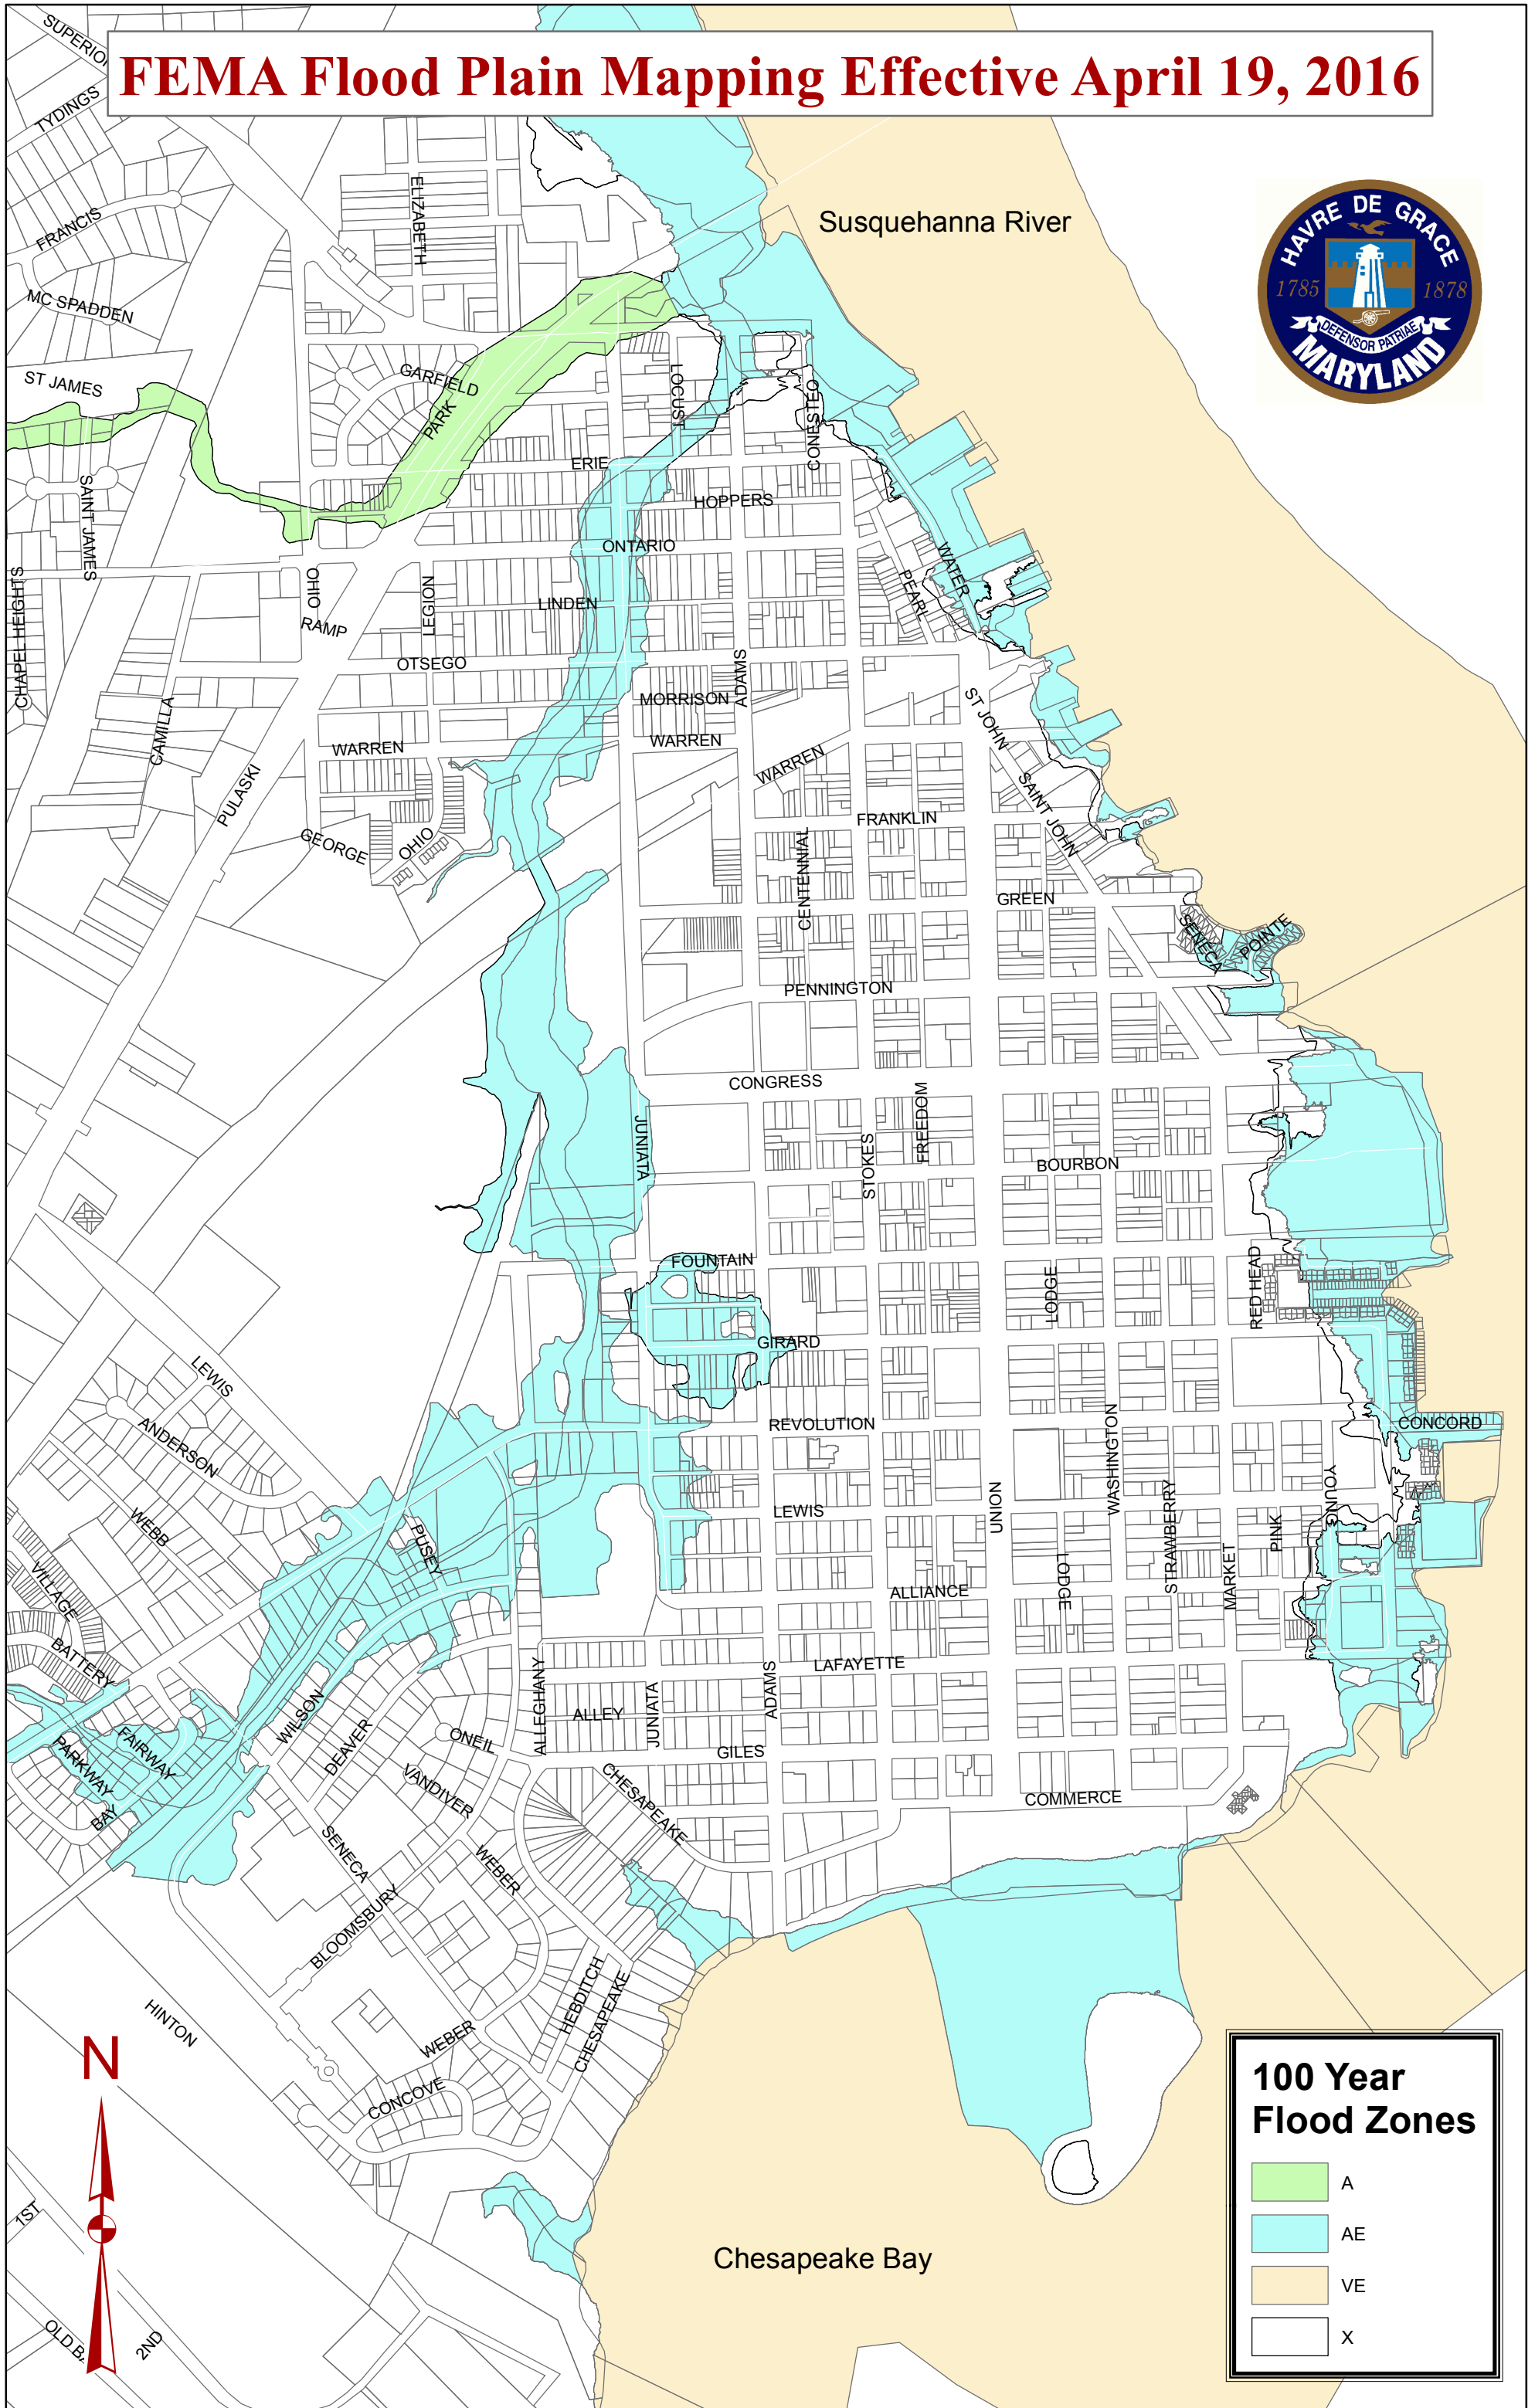

FEMA Flood Plain Mapping Effective April 19, 2016

100 Year Flood Zones

	A
	AE
	VE
	X

FEMA Flood Plain Mapping Effective April 19, 2016

Susquehanna River

Chesapeake Bay

1% Annual Chance Flood Zones

	A		VE
	AE		X