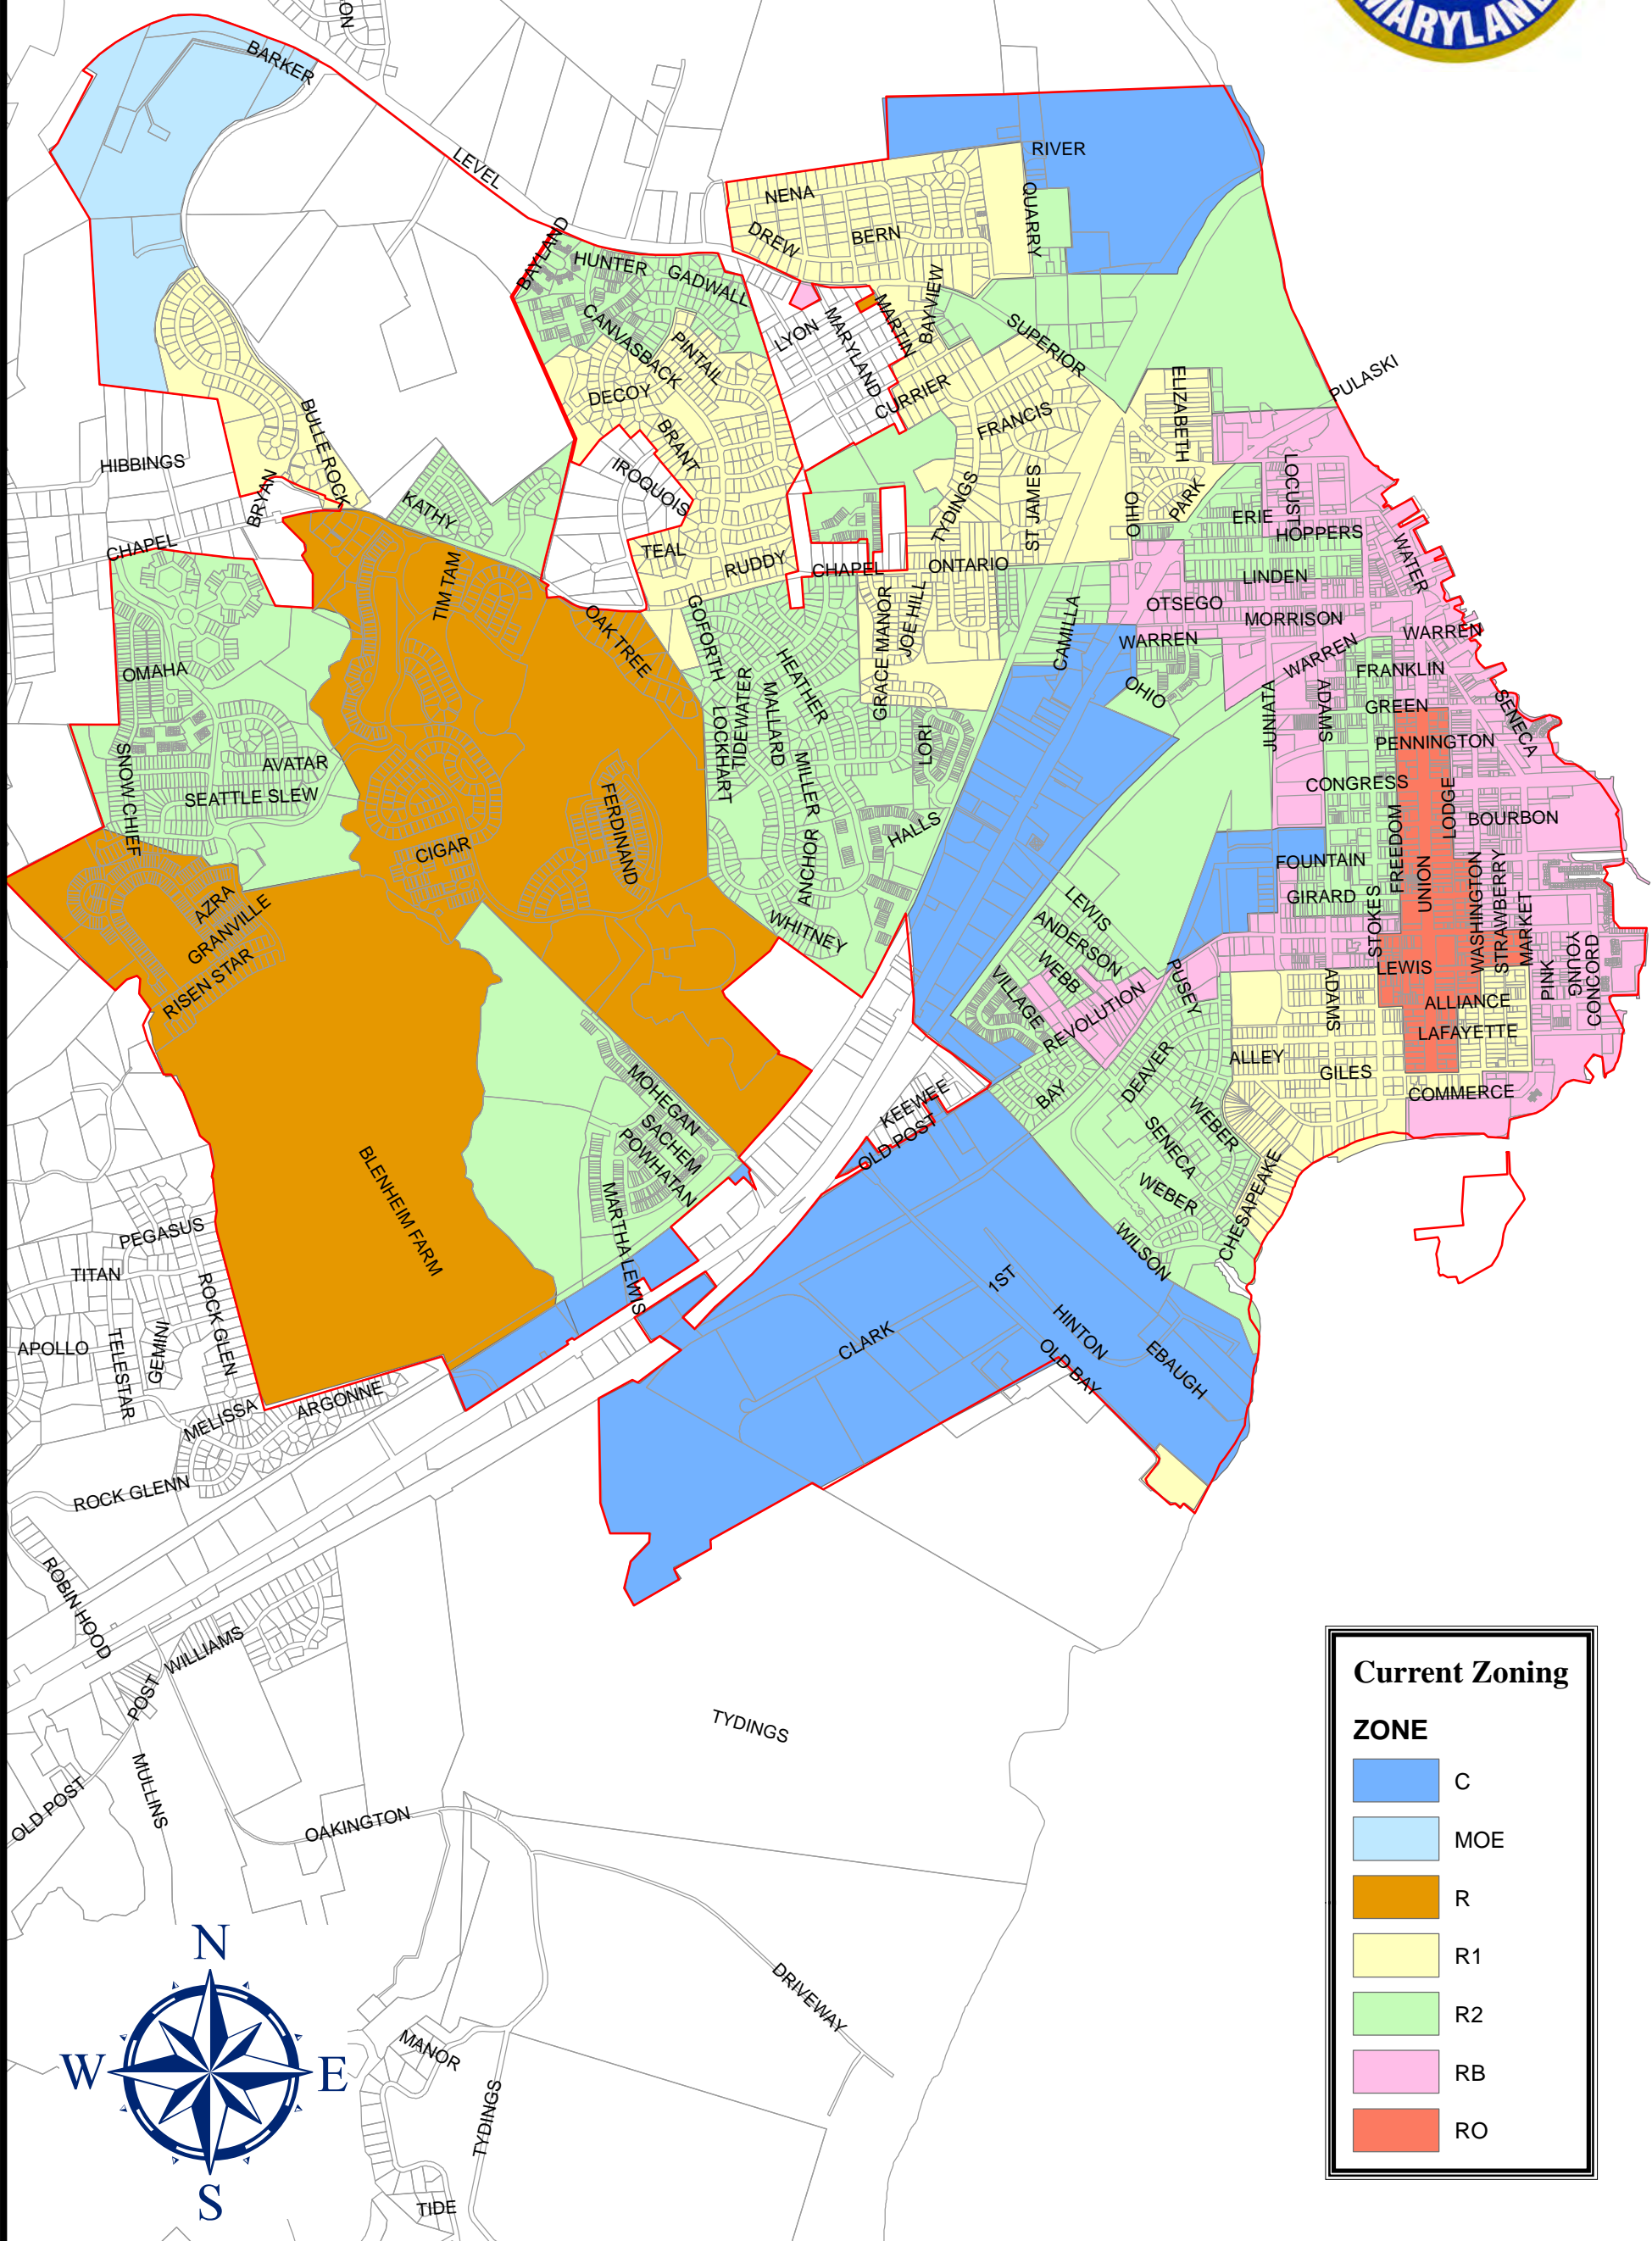

Havre de Grace Zoning Districts 1982 - current

Current Zoning	
ZONE	
	C
	MOE
	R
	R1
	R2
	RB
	RO