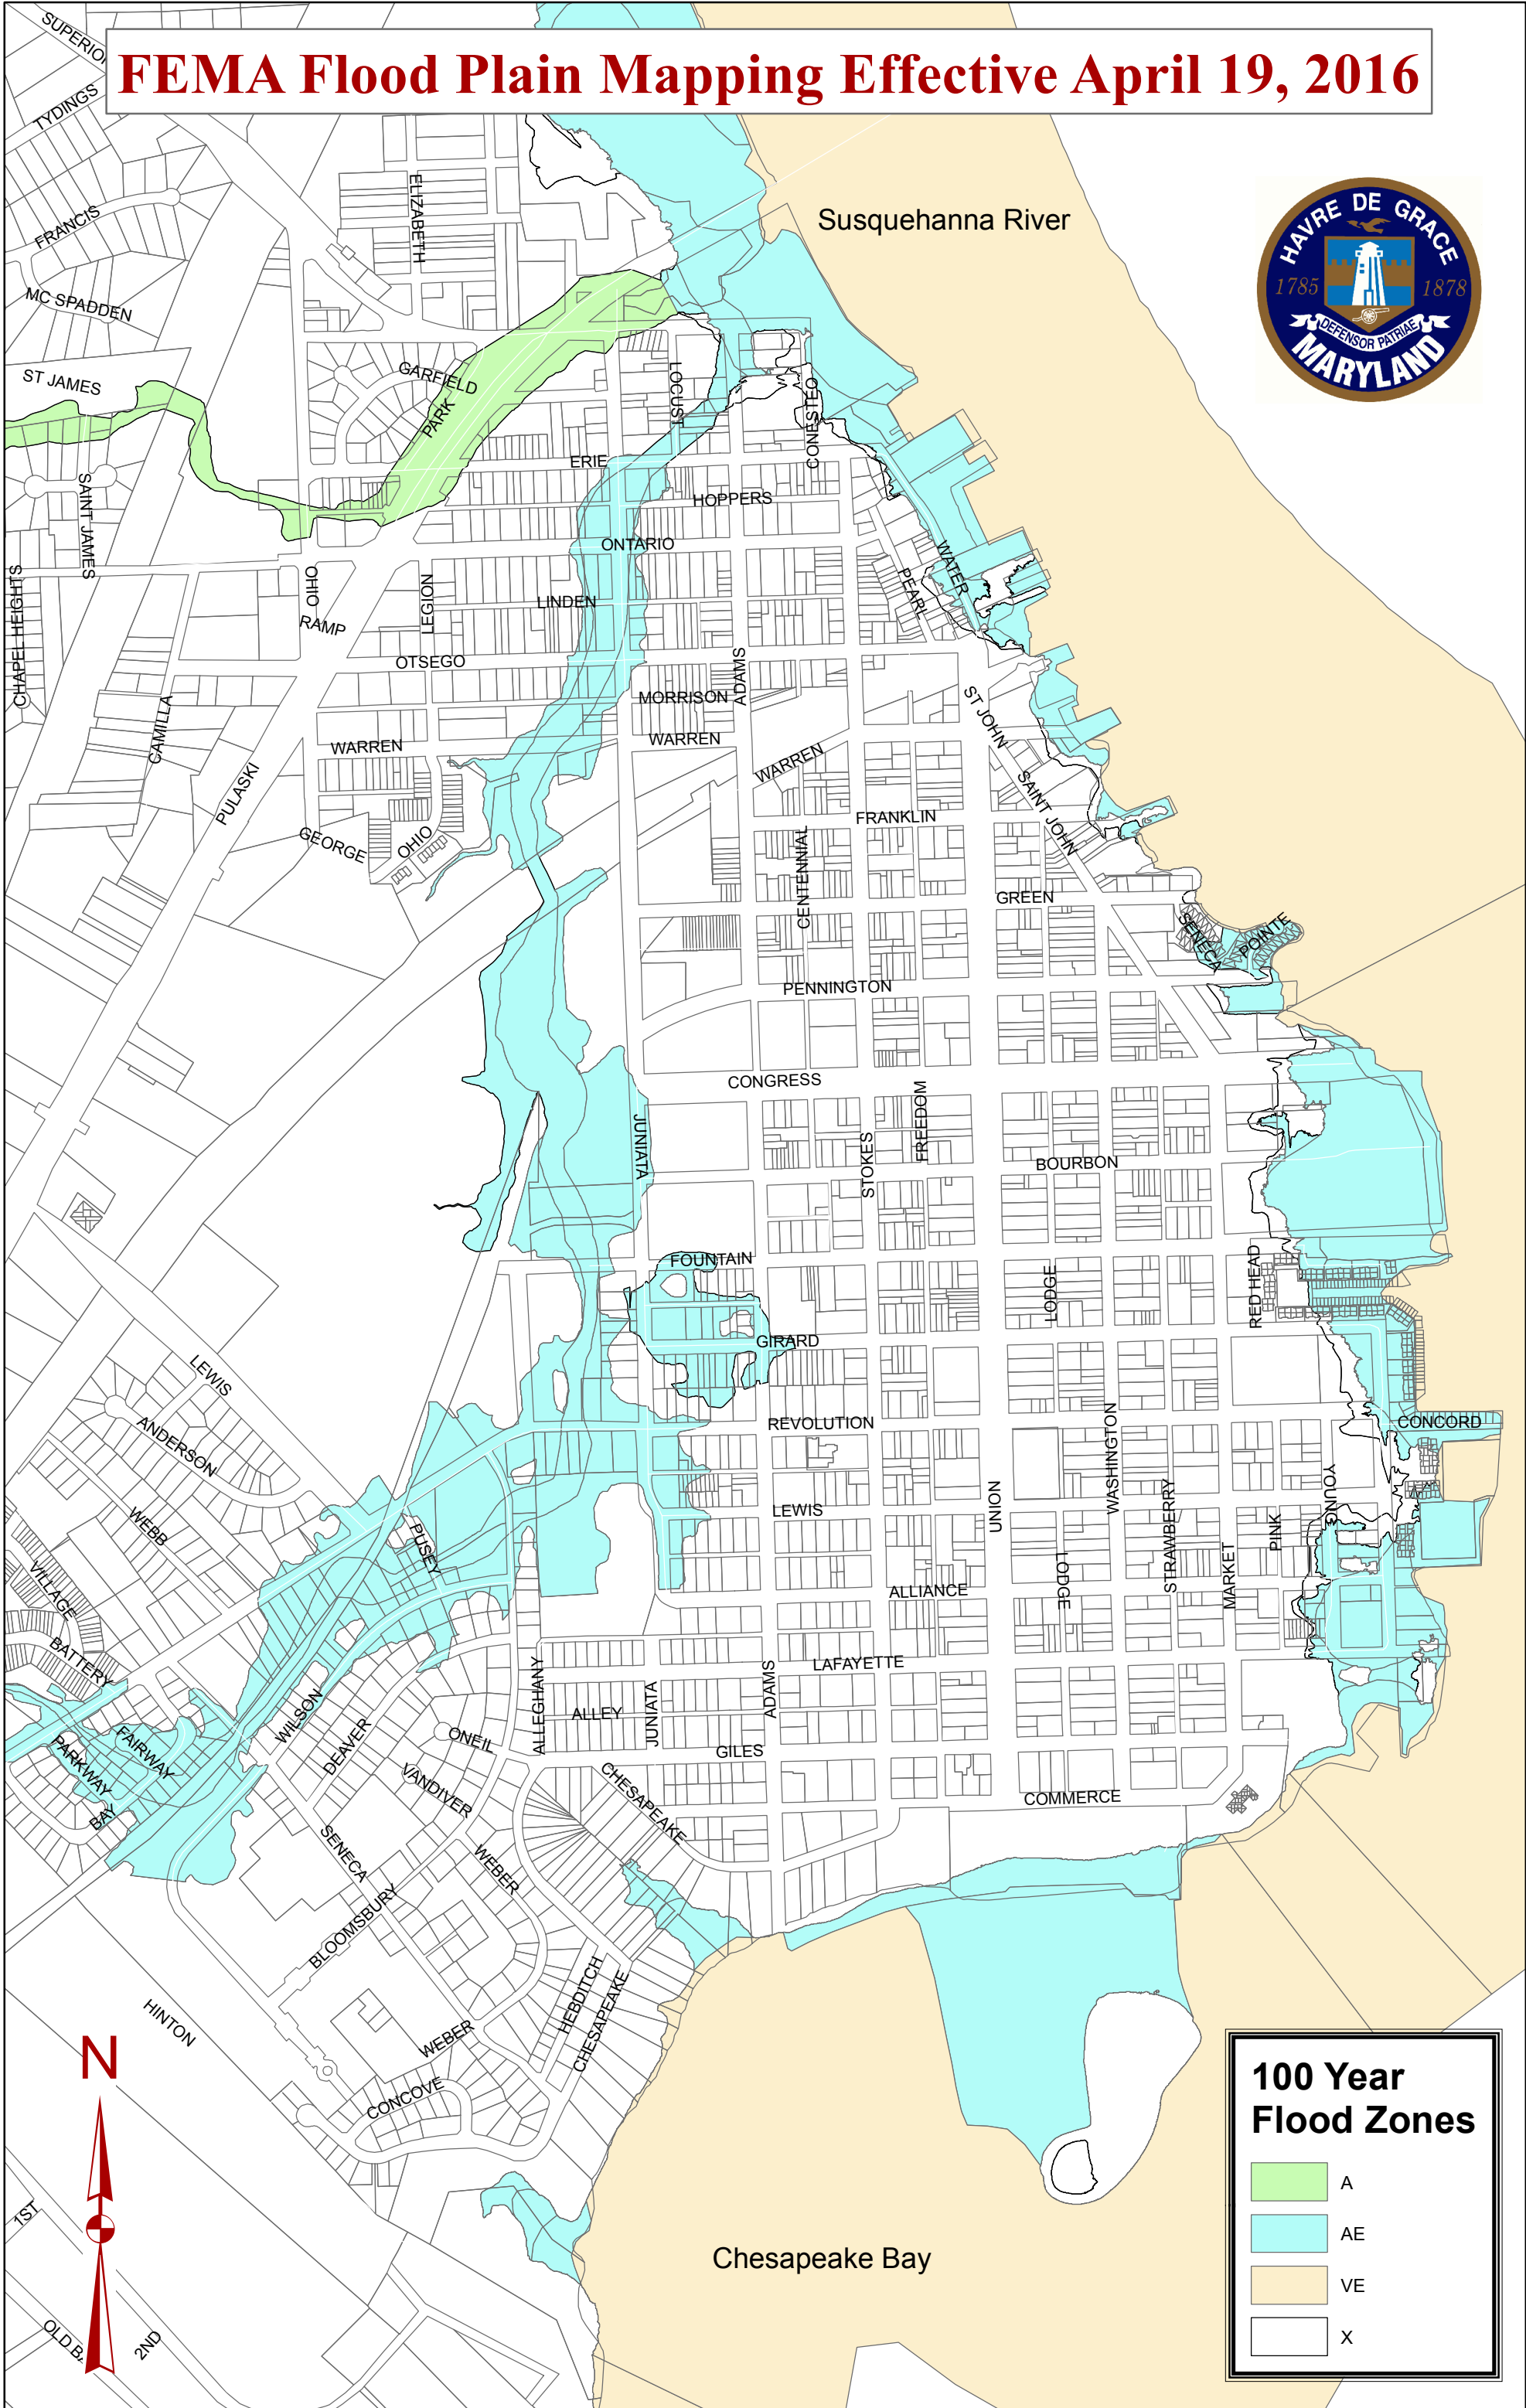

FEMA Flood Plain Mapping Effective April 19, 2016

100 Year Flood Zones

	A
	AE
	VE
	X